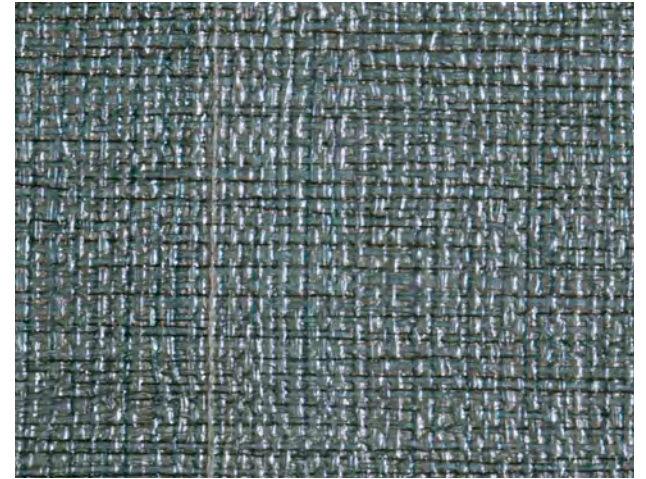

EJ V I C T O R

WRAP
COLLECTION

COLOR OPTIONS

The finishes shown should only be used as a guide.
Technical factors may affect the accuracy of the images.

CEDAR*

GOLDEN ONE*

GREAT SEA

INCANTATION

BLACK
RAFFIA

DEER PATH
RAFFIA

LINEN WHITE
RAFFIA

NATURAL
RAFFIA

OZARK SHADOWS
RAFFIA

PLATINUM
RAFFIA

ROYAL BLUE
RAFFIA

TAUPE
RAFFIA