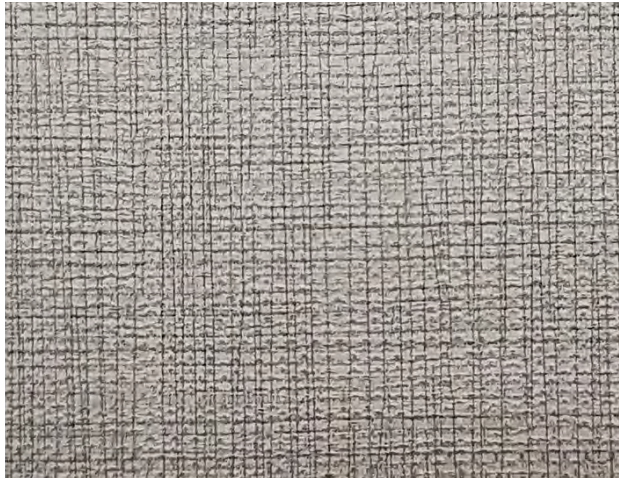

PARISIAN GREY