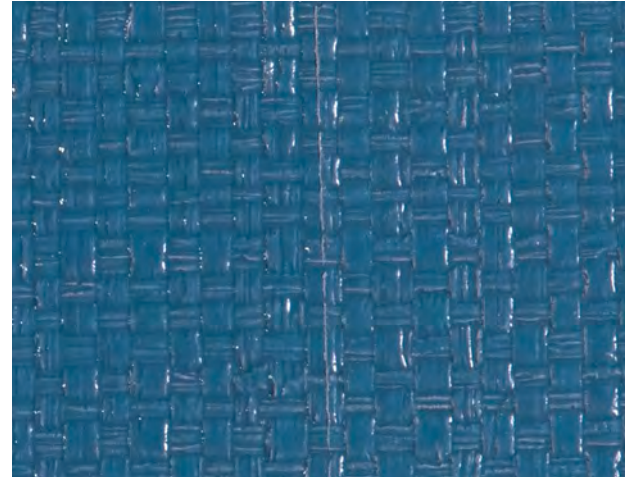

EJ V I C T O R

WRAP
COLLECTION

COLOR OPTIONS

The finishes shown should only be used as a guide.
Technical factors may affect the accuracy of the images.

CEDAR*

GOLDEN ONE*

GREAT SEA

INCANTATION

BLACK
RAFFIA

DEER PATH
RAFFIA

LINEN WHITE
RAFFIA

NATURAL
RAFFIA

OZARK SHADOWS
RAFFIA

PLATINUM
RAFFIA

ROYAL BLUE
RAFFIA

TAUPE
RAFFIA