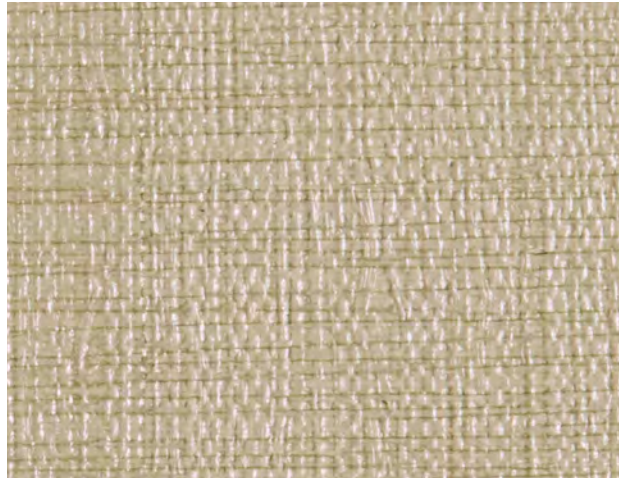

EJ V I C T O R

WRAP
COLLECTION

COLOR OPTIONS

The finishes shown should only be used as a guide.
Technical factors may affect the accuracy of the images.

CEDAR*

GOLDEN ONE*

GREAT SEA

INCANTATION

MAGIC BOOK

MOONLIGHT

*LIMITED QUANTITIES AVAILABLE

OSIRIS

PARISIAN GREY

REVERENCE

SILVERPLATE

SKONDIA

SKYE

*LIMITED QUANTITIES AVAILABLE

VEIL

WAGER

WHITE LINEN

WISDOM*

*LIMITED QUANTITIES AVAILABLE

ALPACA
RAFFIA

BLACK
RAFFIA

DEER PATH
RAFFIA

LINEN WHITE
RAFFIA

NATURAL
RAFFIA

OZARK SHADOWS
RAFFIA

PLATINUM
RAFFIA

ROYAL BLUE
RAFFIA

TAUPE
RAFFIA