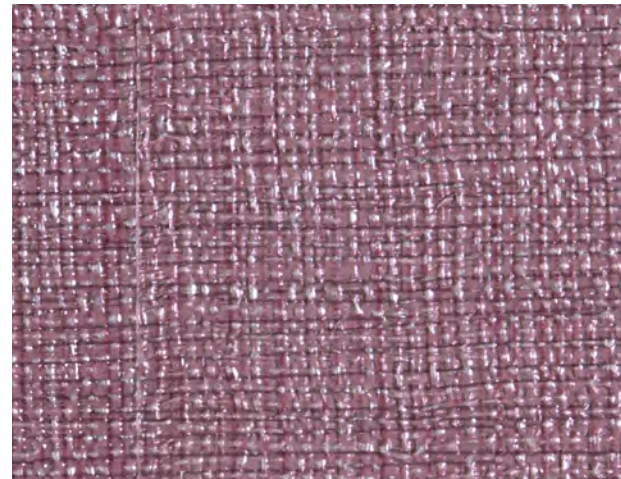

EJ V I C T O R

WRAP
COLLECTION

COLOR OPTIONS

The finishes shown should only be used as a guide.
Technical factors may affect the accuracy of the images.

CEDAR*

GOLDEN ONE*

GREAT SEA

INCANTATION

SKYE

*LIMITED QUANTITIES AVAILABLE

VEIL

WAGER

WHITE LINEN

WISDOM*

*LIMITED QUANTITIES AVAILABLE

ALPACA
RAFFIA

BLACK
RAFFIA

DEER PATH
RAFFIA

LINEN WHITE
RAFFIA

NATURAL
RAFFIA

OZARK SHADOWS
RAFFIA

PLATINUM
RAFFIA

ROYAL BLUE
RAFFIA

TAUPE
RAFFIA