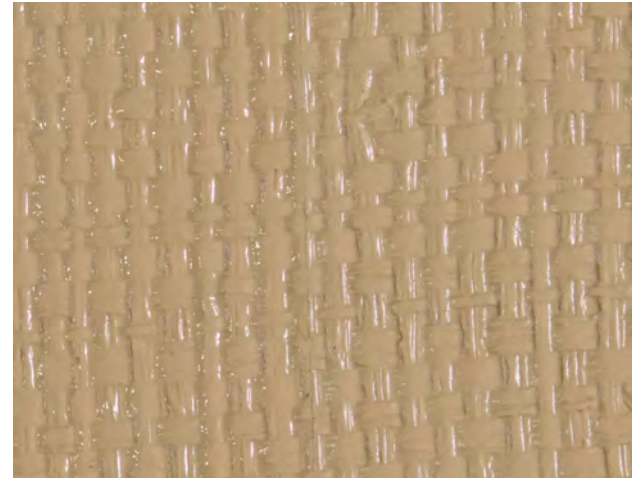

EJ V I C T O R

WRAP
COLLECTION

COLOR OPTIONS

The finishes shown should only be used as a guide.
Technical factors may affect the accuracy of the images.

CEDAR*

GOLDEN ONE*

GREAT SEA

INCANTATION

SKYE

*LIMITED QUANTITIES AVAILABLE

VEIL

WAGER

WHITE LINEN

WISDOM*

*LIMITED QUANTITIES AVAILABLE

ALPACA
RAFFIA

BLACK
RAFFIA

DEER PATH
RAFFIA

LINEN WHITE
RAFFIA

NATURAL
RAFFIA

OZARK SHADOWS
RAFFIA

PLATINUM
RAFFIA

ROYAL BLUE
RAFFIA

TAUPE
RAFFIA