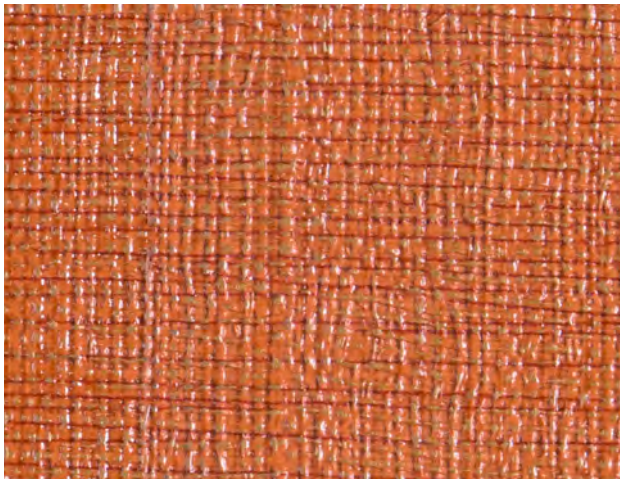

EJ V I C T O R

WRAP
COLLECTION

COLOR OPTIONS

The finishes shown should only be used as a guide.
Technical factors may affect the accuracy of the images.

CEDAR*

GOLDEN ONE*

GREAT SEA

INCANTATION

MAGIC BOOK

MOONLIGHT

*LIMITED QUANTITIES AVAILABLE

OSIRIS

PARISIAN GREY

REVERENCE

SILVERPLATE

SKONDIA

SKYE

*LIMITED QUANTITIES AVAILABLE

VEIL

WAGER

WHITE LINEN

WISDOM*

*LIMITED QUANTITIES AVAILABLE

ALPACA
RAFFIA

BLACK
RAFFIA

DEER PATH
RAFFIA

LINEN WHITE
RAFFIA

NATURAL
RAFFIA

OZARK SHADOWS
RAFFIA

PLATINUM
RAFFIA

ROYAL BLUE
RAFFIA

TAUPE
RAFFIA