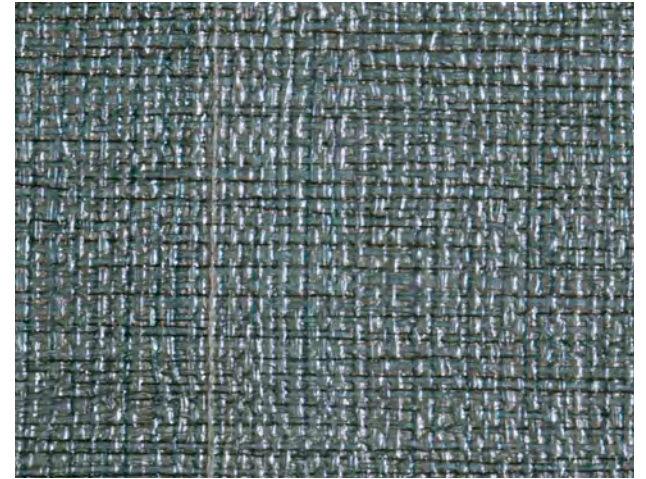

# COLOR OPTIONS

The finishes shown should only be used as a guide.  
Technical factors may affect the accuracy of the images.

CEDAR\*

GOLDEN ONE\*

GREAT SEA

INCANTATION

MAGIC BOOK

MOONLIGHT