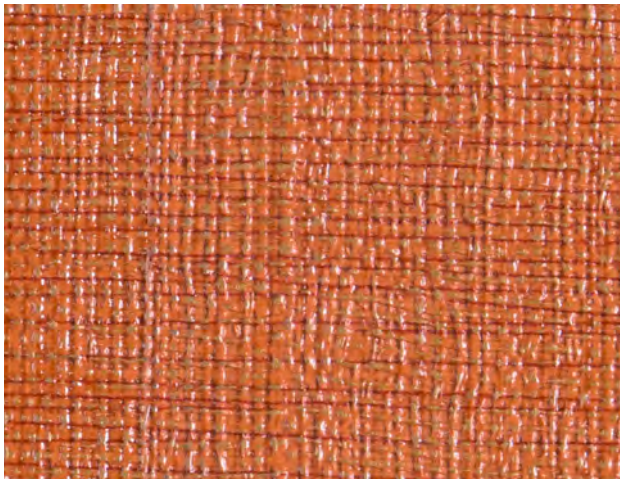

# COLOR OPTIONS

The finishes shown should only be used as a guide.  
Technical factors may affect the accuracy of the images.

CEDAR\*

GOLDEN ONE\*

GREAT SEA

INCANTATION

MAGIC BOOK

MOONLIGHT

\*LIMITED QUANTITIES AVAILABLE

OSIRIS

PARISIAN GREY

REVERENCE

SILVERPLATE\*

SKONDIA

SKYE

\*LIMITED QUANTITIES AVAILABLE