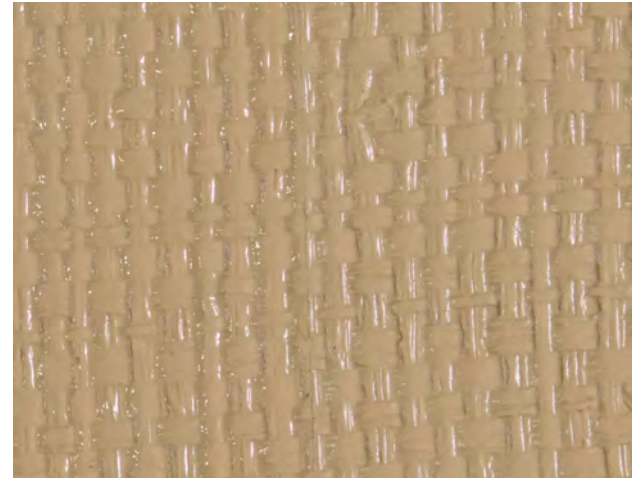

# COLOR OPTIONS

The finishes shown should only be used as a guide.  
Technical factors may affect the accuracy of the images.

CEDAR\*

GOLDEN ONE\*

GREAT SEA

INCANTATION

MAGIC BOOK

MOONLIGHT

VEIL

WAGER

WHITE LINEN

WISDOM\*

\*LIMITED QUANTITIES AVAILABLE

ALPACA  
RAFFIA

BLACK  
RAFFIA

DEER PATH  
RAFFIA

LINEN WHITE  
RAFFIA

NATURAL  
RAFFIA

OZARK SHADOWS  
RAFFIA

PLATINUM  
RAFFIA

ROYAL BLUE  
RAFFIA

TAUPE  
RAFFIA

WHITE  
RAFFIA