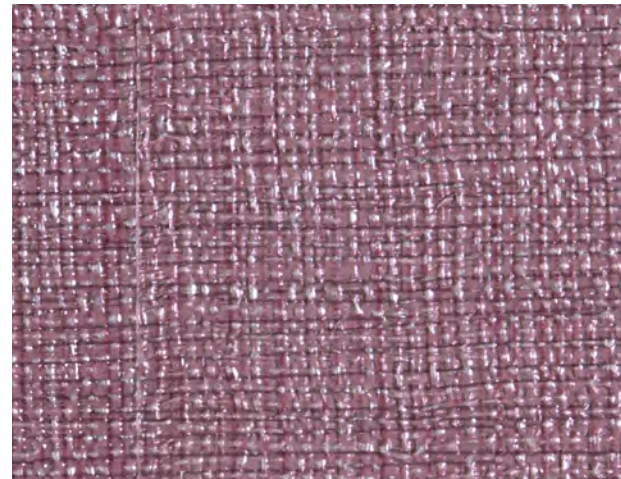

# COLOR OPTIONS

The finishes shown should only be used as a guide.  
Technical factors may affect the accuracy of the images.

CEDAR\*

GOLDEN ONE\*

GREAT SEA

INCANTATION

MAGIC BOOK

MOONLIGHT

\*LIMITED QUANTITIES AVAILABLE

OSIRIS

PARISIAN GREY

REVERENCE

SILVERPLATE\*

SKONDIA

SKYE

\*LIMITED QUANTITIES AVAILABLE

VEIL

WAGER

WHITE LINEN

WISDOM\*

\*LIMITED QUANTITIES AVAILABLE

ALPACA  
RAFFIA

BLACK  
RAFFIA

DEER PATH  
RAFFIA