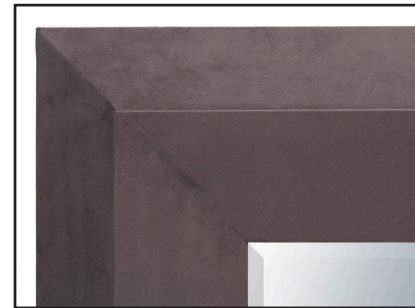

## 1722-04 CLEMENT SMALL MIRROR

W30" D4.5" H45" (W76 D11 H114 cm.)  
As Shown Finish: Hazelnut Suede Cover

*Features: Beech Solids and Veneers, Suede Options Available.*