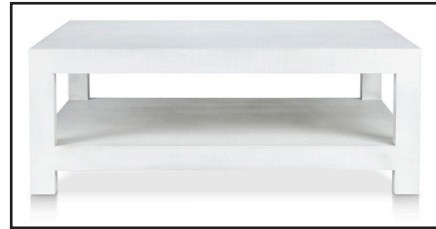

E J V I C T O R

9856-40 COCKTAIL TABLE W/SHELF

W48" D48" H18" (W122 D122 H46 cm.)
As Shown Finish: Antique China White Raffia

Features: Engineered Hardwood Frame.