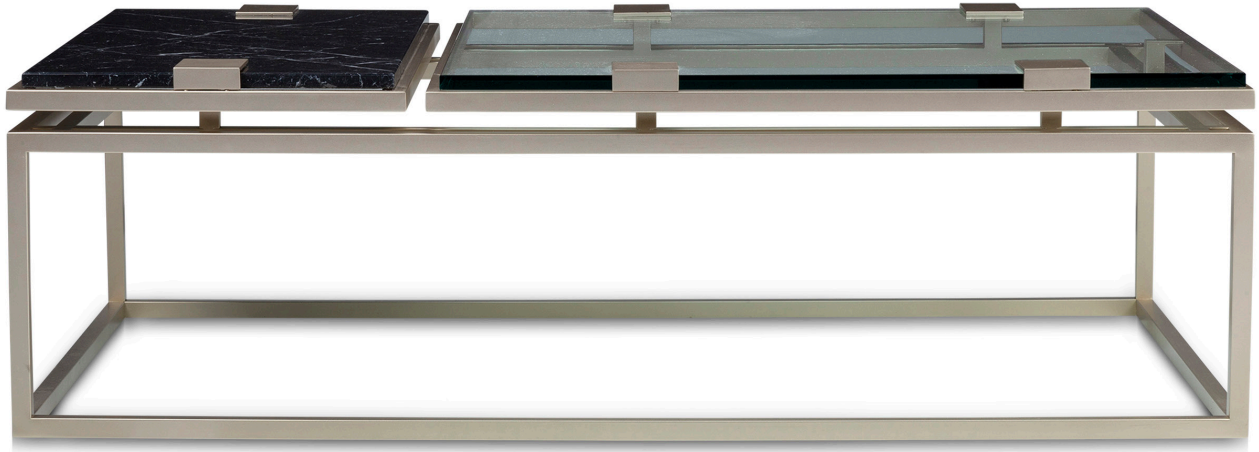

BROWNE & MOORE

MCMLXXI

ALEXANDER COCKTAIL TABLE

204BAM-40

W60" x D38" x H18" (W152 x D97 x H46 cm.)

As Shown Finish: Champagne

Finish Options: BAM Paint Finishes

Features: Steel Base,

Nero Marquina Marble.

ejvictor.com